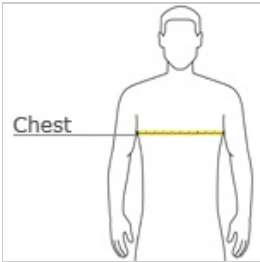

Ultimate Pullover Hooded Sweatshirt PC90H

A cozy, no-nonsense sweatshirt.

- 9-ounce, 50/50 cotton/poly fleece
- Two-ply hood
- Dyed-to-match drawcord
- Set-in sleeves
- Front pouch pocket
- Safety Green and Safety Orange are compliant with ANSI/ISEA 107 high visibility standards for background color.

front

back

HOW TO MEASURE

CHEST

With arms down at sides, measure around the upper body, under arms and over the fullest part of the chest.

SIZE CHART

	S	M	L	XL	2XL	3XL	4XL
Chest	34-36	38-40	42-44	46-48	50-52	54-56	58-60