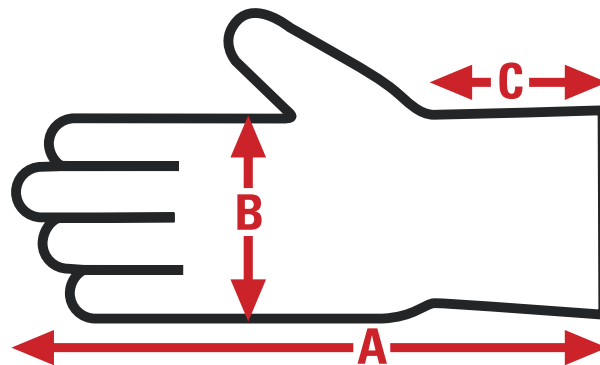

FEATURES:

- Premium Grade Grain Pigskin
- Keystone Thumb
- Shirred Elastic Back
- Color-coded hem to identify size

APPLICATIONS:

Carpentry, Construction, Driving, Equipment operation, Farming, Horseback riding, Landscaping, Tractor Trailer operators, Wet conditions, fork lift operations

TECHNICAL DATA FOR: 3411L

Material: Leather
Leather Type: Beige, Pig
Grade: Premium, Grain
Palm: Leather
Cuff: Leather, Slip-On - Open
Back: Full Back

Thread Type: Poly / Cotton
Lining: Unlined
Hemmed: Yes
Hem Color: Brown
Packaging Inner Pack: Polybag 12
Features: Shirred Elastic Back
Country Of Origin: China